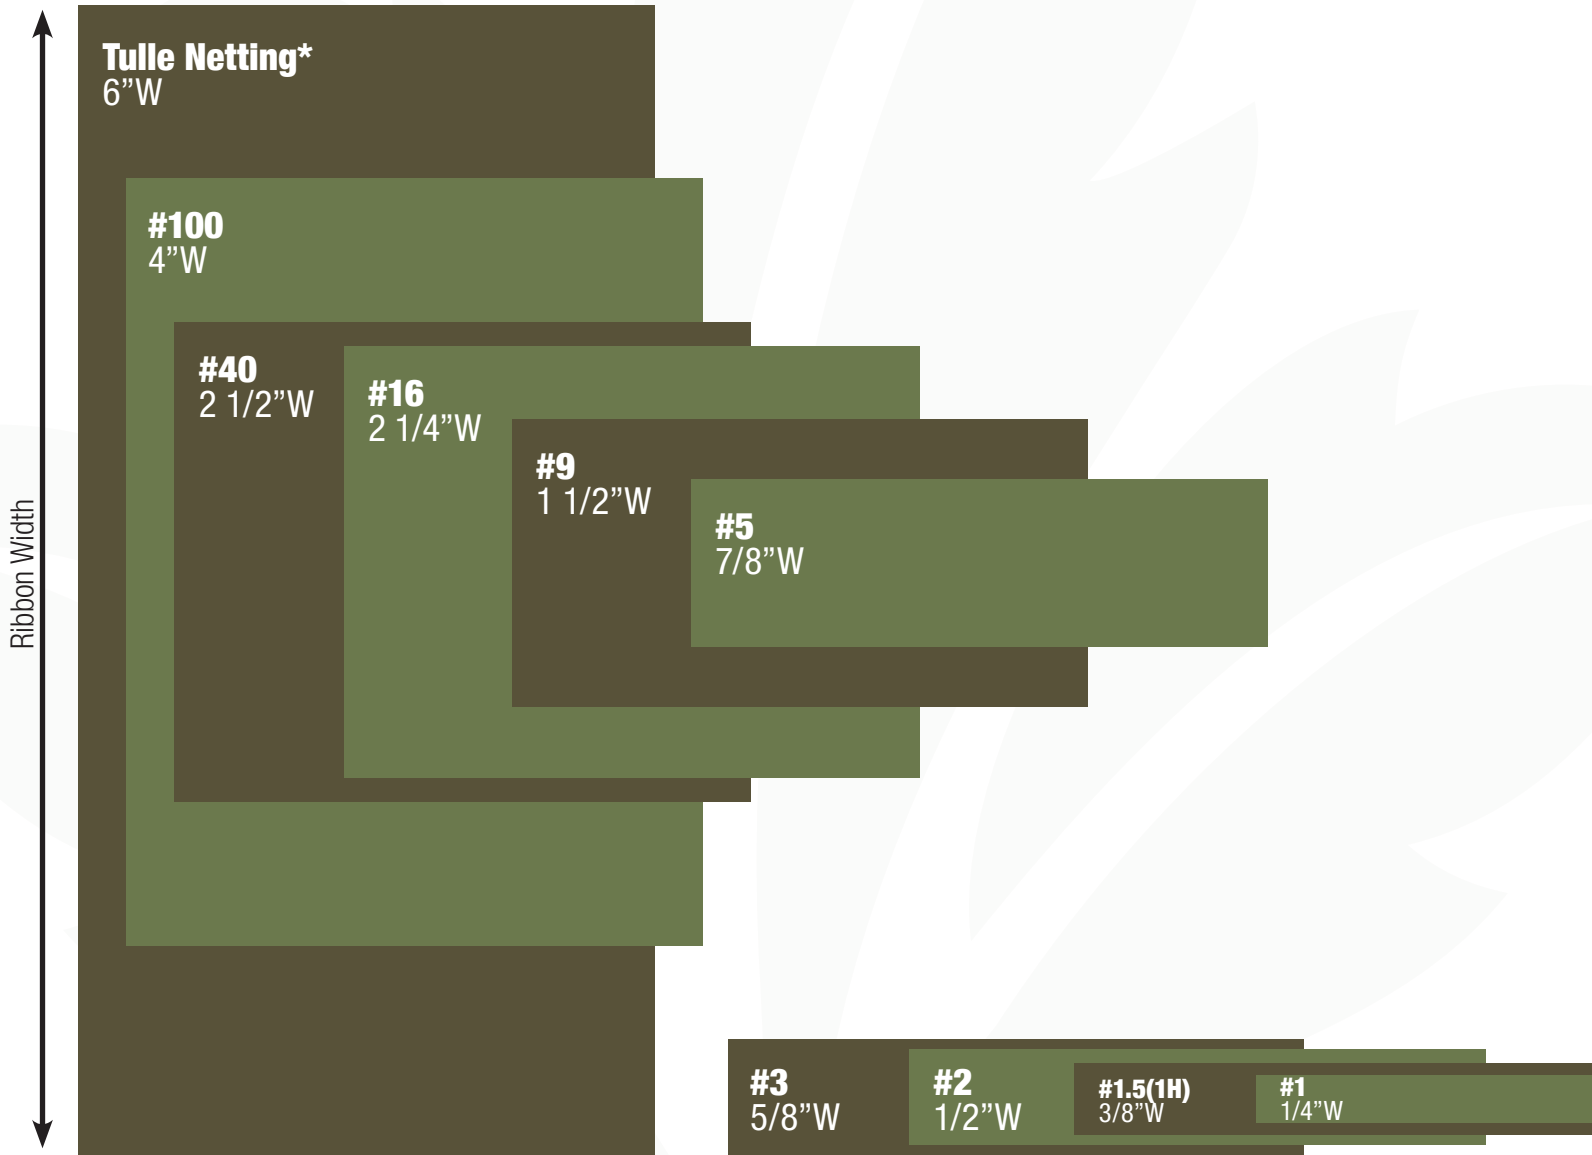

Ribbon Size Chart

from JACOBSON

Sizes are approximations and may vary from actual ribbon sizes.

*Other Ribbon Sizes include; tulle 12"W, 18"W, 27"W, and 54"W, Mesh 10"W and Misty Sheer 5"W.