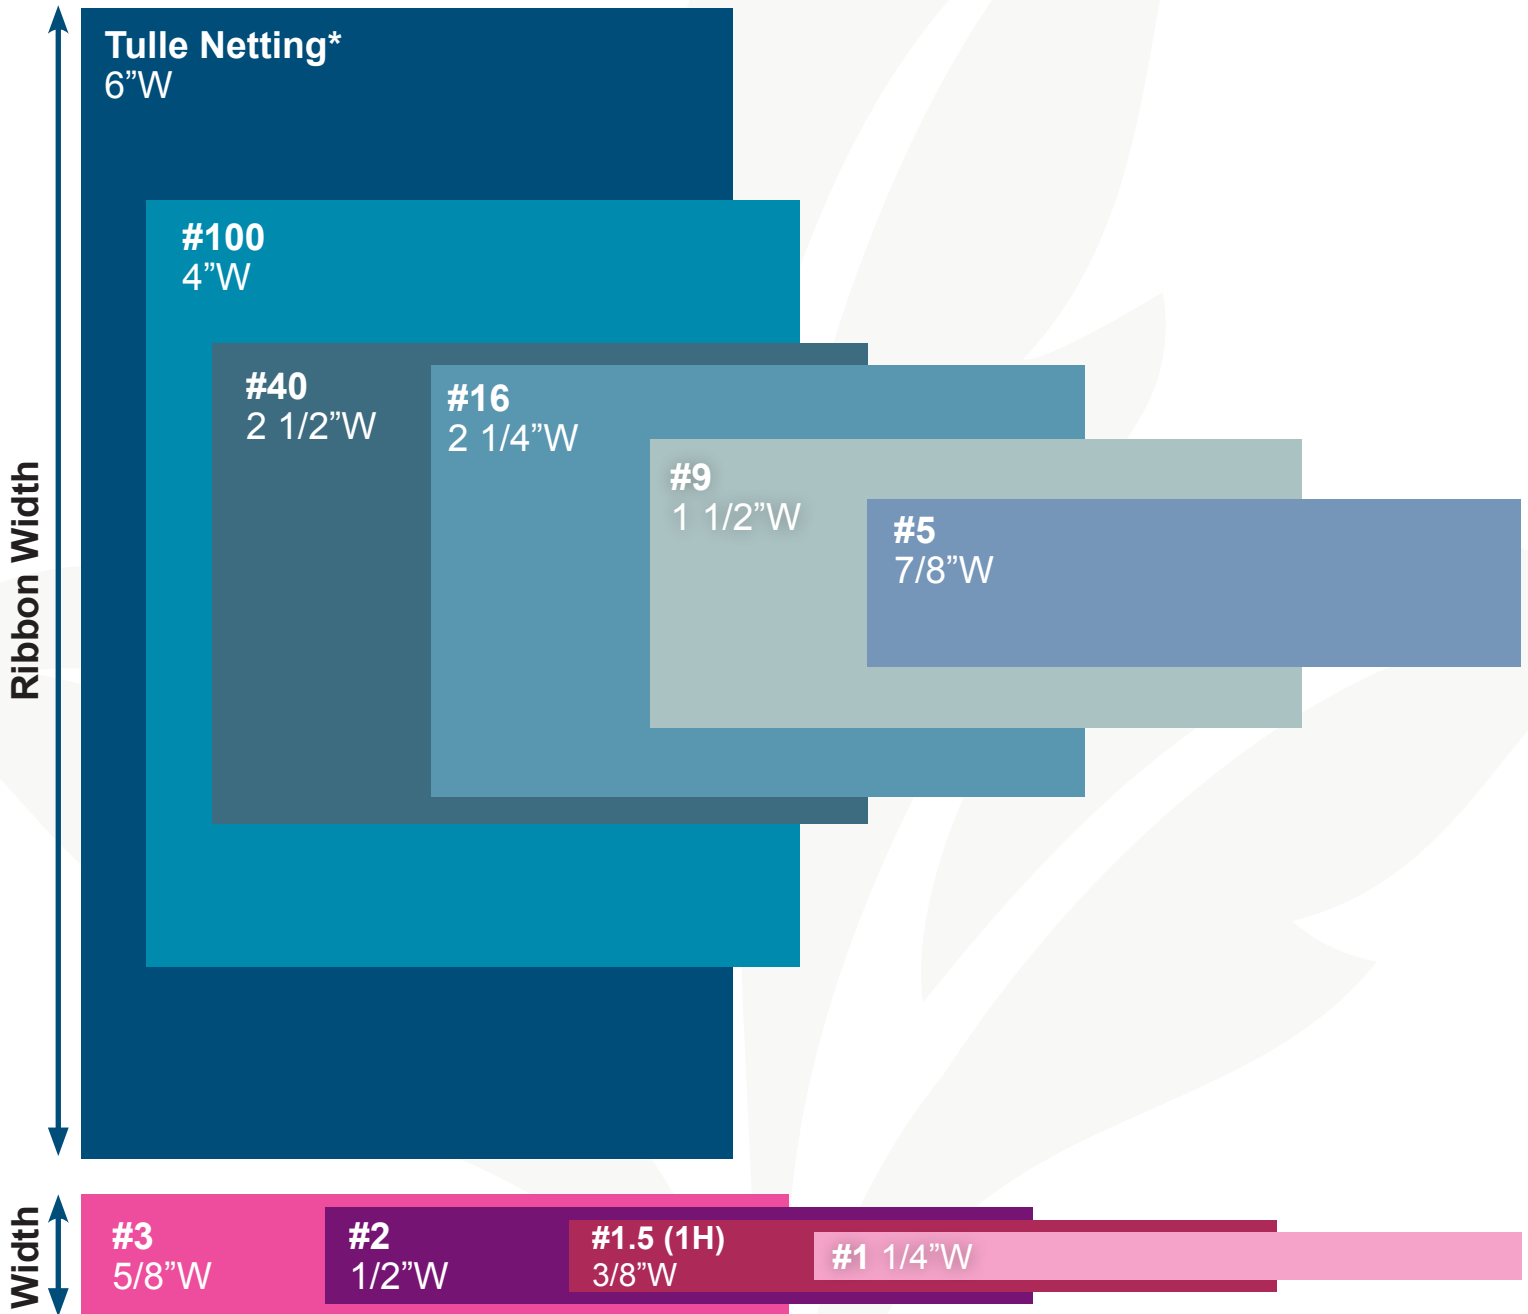

# Ribbon Size Chart

\*Other Ribbon Sizes include; tulle 12"W, and 54"W, Mesh 10"W and Misty Sheer 5"W.  
Sizes are approximations and may vary from actual ribbon sizes.